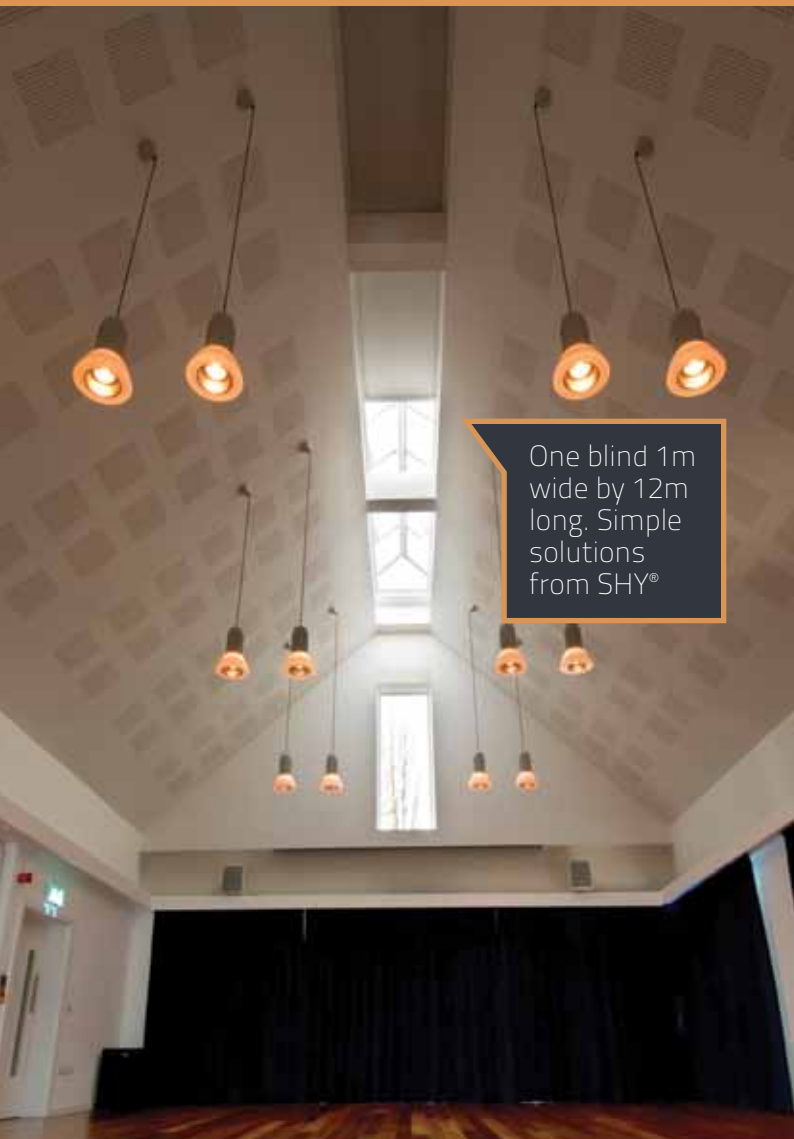

Long, thin and high level

When you need to blackout a high level rooflight it has to be a motorised solution and it has to be reliable. SHY® (UK) have been designing, manufacturing and testing rooflight blinds since 1998.

One blind 1m wide by 12m long. Simple solutions from SHY®

Product

SHY® ZIP® blinds

Operating Method

Motorised with radio control

Dealer

Interlace

Where

Ware Priory, Hertfordshire