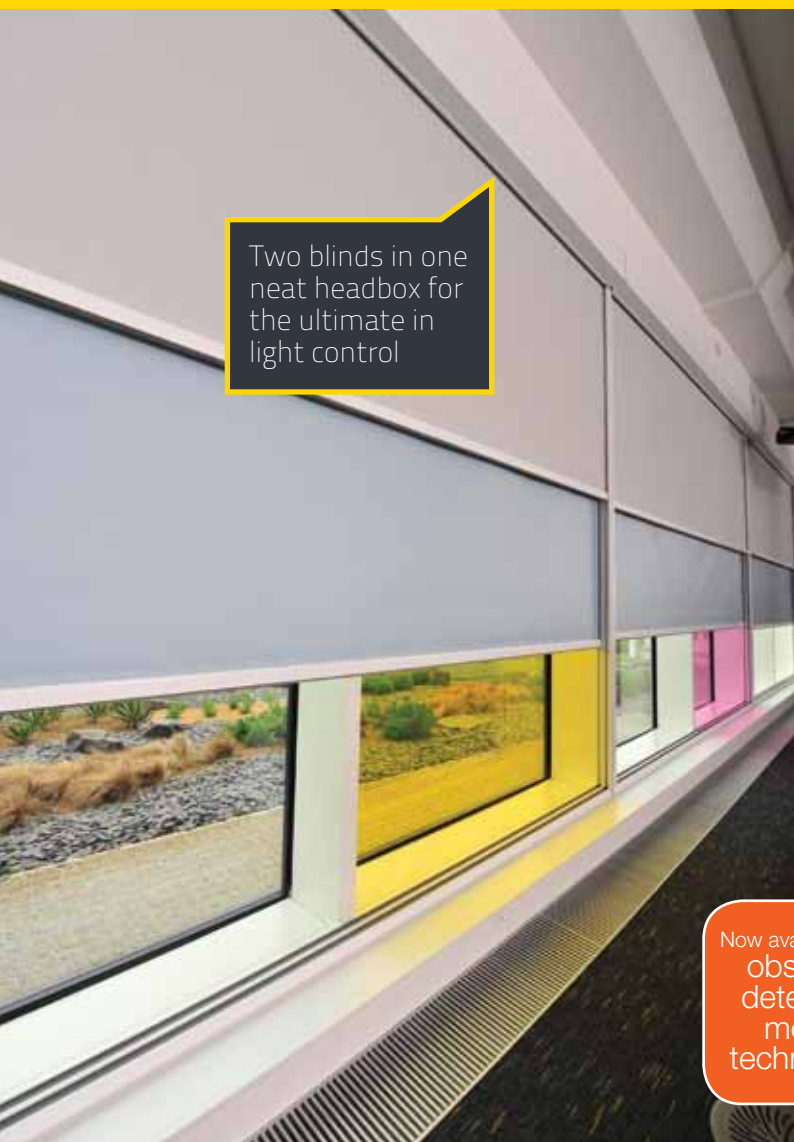

# Shades of excellence

Clever twin roller blinds with blackout and screen in one:

The ultimate shading solution from SHY® to meet the demands of the Open University. Elegant, technically superb and yet refined - another solution from SHY® (UK)

Two blinds in one neat headbox for the ultimate in light control

Now available with obstacle detection motor technology

## Where

Milton Keynes, Buckinghamshire

Twin blinds provide the ultimate in light control as in this job for a University expertly installed by SHY® (UK)'s dealer, Volvina.

SHY® (UK)'s twin blinds contain two barrels and their own cloths but contained in one headbox and in this case there were even two sets of side channels so the blinds were permanently guided along their travel.

Typically, as at this site, the twin concept allows for a screen fabric to filter the light and a blackout fabric to provide the ultimate in light control. Either blind can be positioned

independently of each other making this probably the most versatile form of window shading.