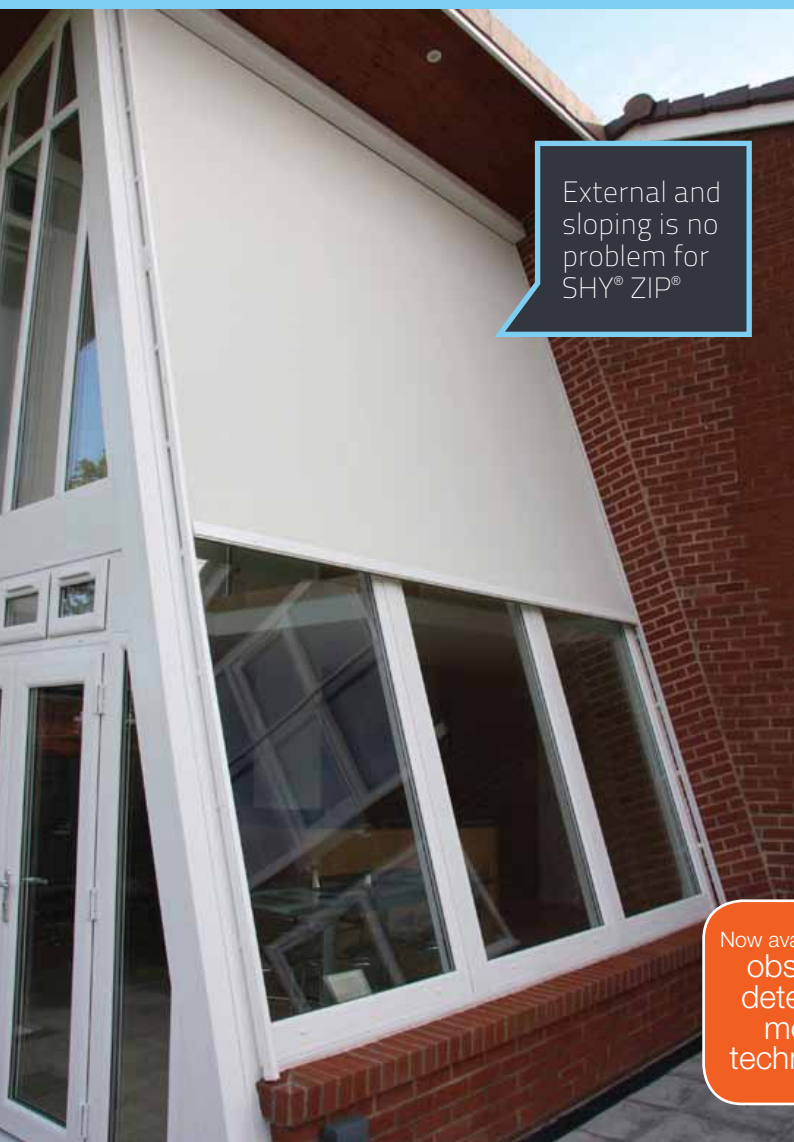

# Superb shading in suburbia by SHY®

Why have blinds if you can't see out and why fit inside when you can have the benefit of extra solar protection from external blinds?

External and sloping is no problem for SHY® ZIP®

On the outskirts of Manchester this house has the benefit of a full height glazed extension to add space, light and provide a panoramic view. But

with so much glass there was a need to control glare and thermal gain. Given the challenge the obvious solution was a SHY® ZIP® Screen blind fitted externally with an open weave fabric.