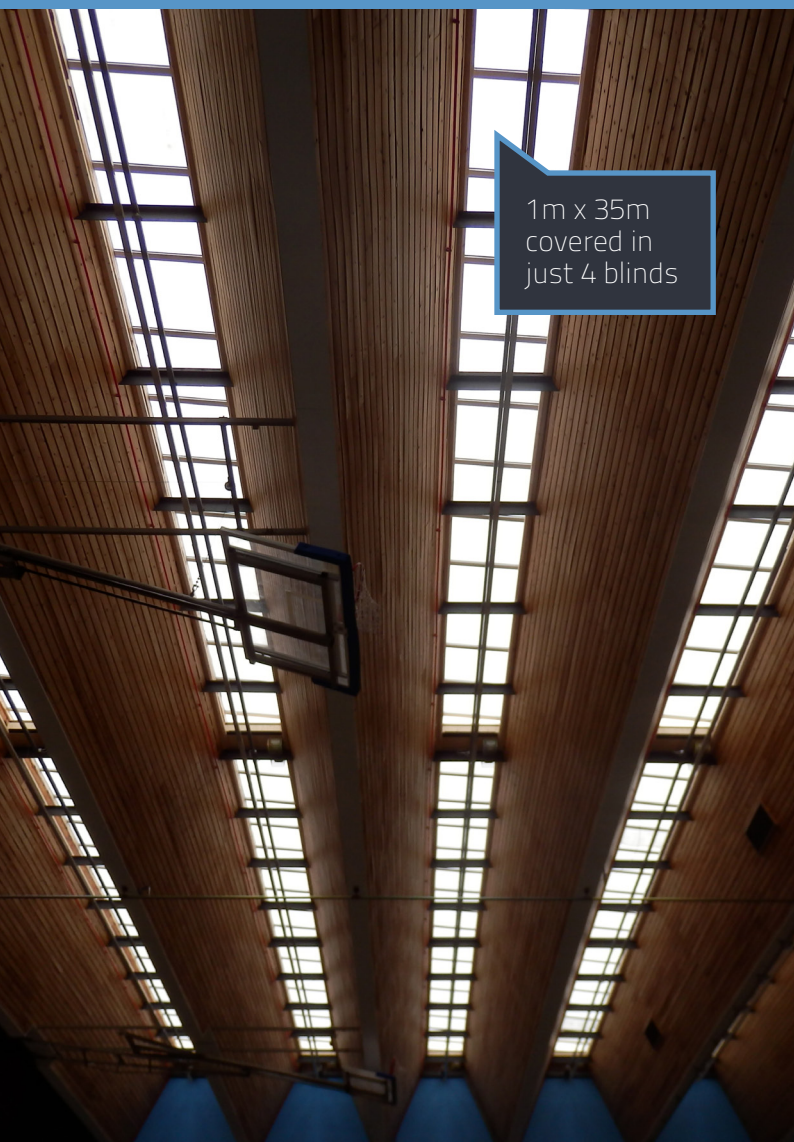

# Gym's high level rooflights - no sweat for SHY® (UK)

Multi-function space 35m rooflights cleverly covered by concealed blinds

1m x 35m  
covered in  
just 4 blinds

## Product

Fabric Tension System (FTS)

Each rooflight measured only 1m wide but 35m long and there was a further requirement for the retracted blinds to be imperceptible from floor level.

SHY (UK) built special headboxes in pine faced ply and used pine timber supports for the side channels so the blinds blended into their surroundings when not in use.

Each rooflight was covered by two pairs of FTS blinds with each pair designed to neatly meet over a structural beam.

The blinds were operated using a multi-channel radio handset so each bay could be controlled independently.