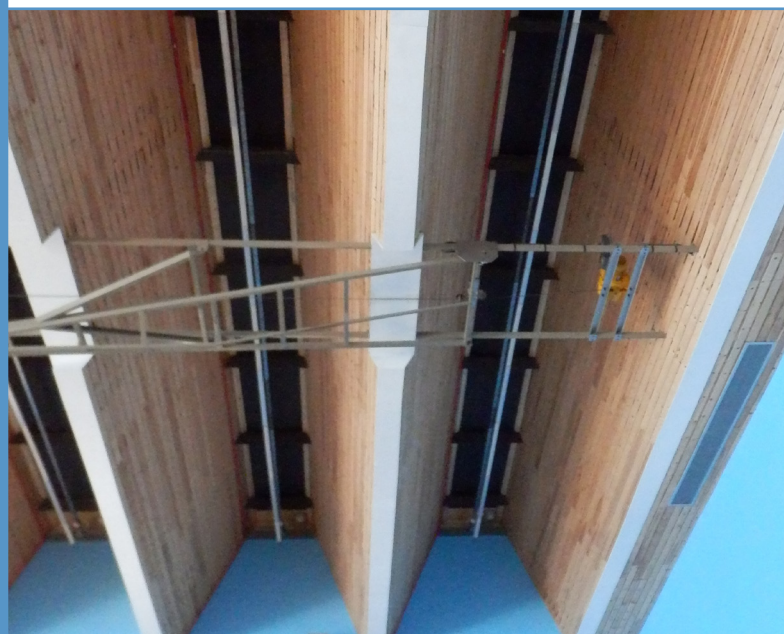

When you have a gym it's good to have natural light, but when you want to use the space for meetings and conferences you need to control that light. This multi-use space at the University of Bath therefore needed effective dim-out blinds to the 10 rooflights.

Each rooflight measured only 1m wide but 35m long and there was a further requirement for the retracted blinds to be imperceptible from floor level.

SHY (UK) built special headboxes in pine faced ply and used pine timber supports for the side channels so the blinds blended into their surroundings when not in use.

Each rooflight was covered by two pairs of FTS blinds with each pair designed to neatly meet over a structural beam.

The blinds were operated using a multi-channel radio handset so each bay could be controlled independently.

SHY (UK), 1 Bilton Road Industrial Estate
Cadwell Lane, Hitchin, Herts. SG4 0SB.

t: 0345 67 20 000
e: info@shy.co.uk

f: 0345 67 20 001
w: www.shy.co.uk

the commercial roller blind experts