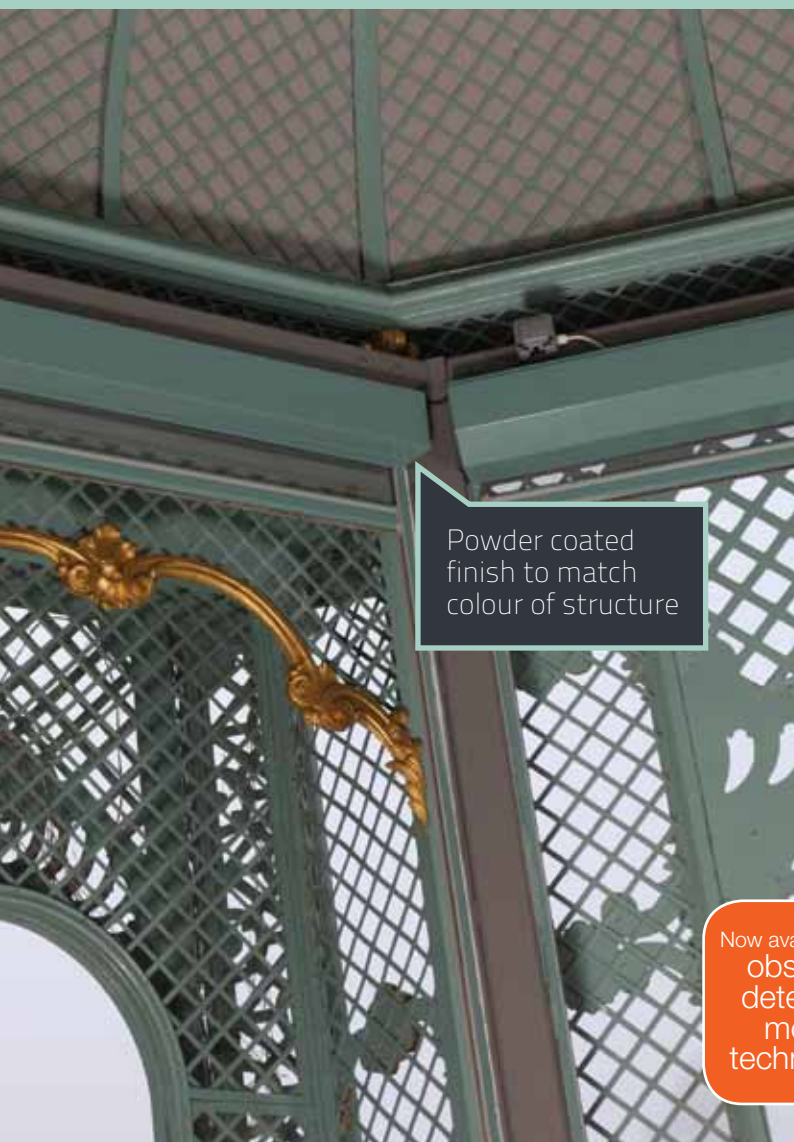

SHY[®] protects Aviary from birds

Three radio controlled ZIP[®] Screen blinds with Mermet Airscreen fabric will protect the modern art and aviary interior from roosting birds and nocturnal animals

Powder coated finish to match colour of structure

Waddesdon Manor, Buckinghamshire

Built for Baron Ferdinand Rothschild in 1889 the aviary at Waddesdon Manor is made from cast-iron in the style of a rococo trelliswork pavilion. The aviary grotto is used as a gallery for displays of modern art. Three radio controlled ZIP[®] Screen blinds with Mermet Airscreen fabric will protect the modern art and aviary interior from roosting birds and nocturnal animals.